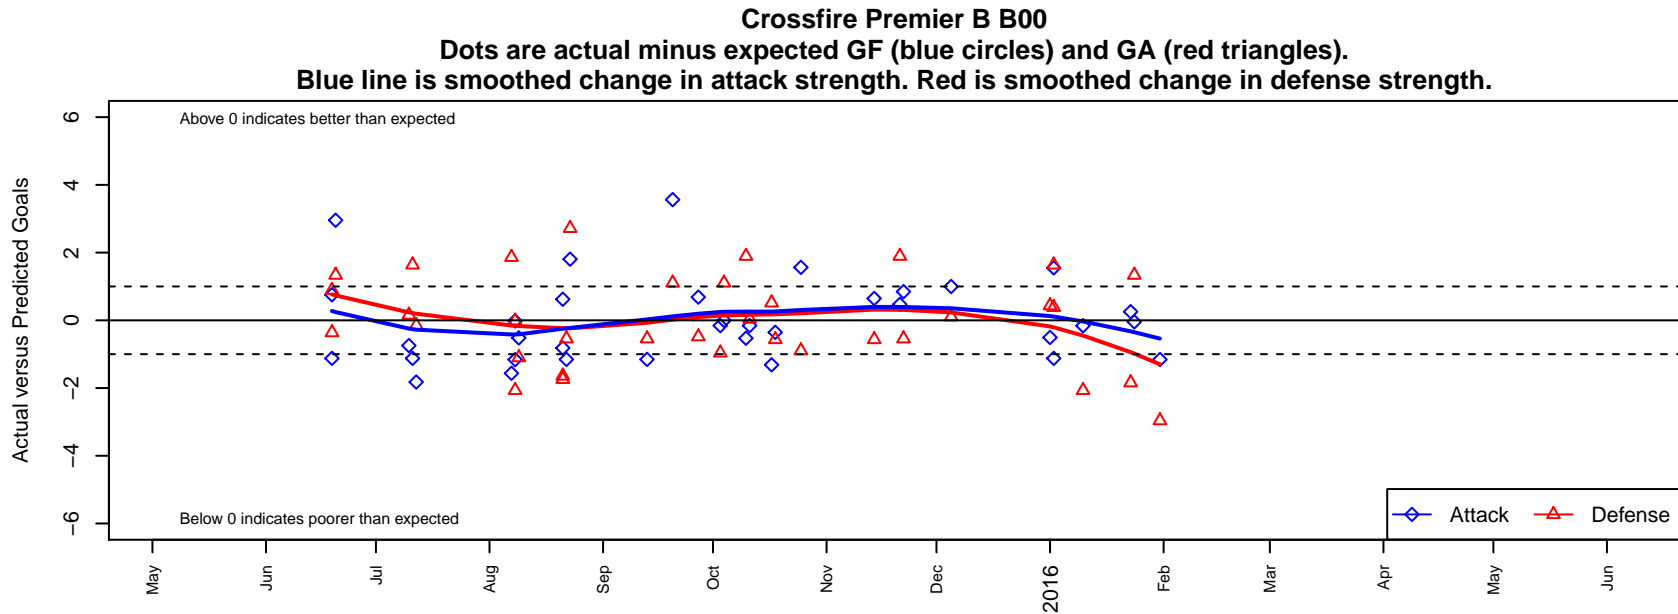

## Crossfire Premier B B00

Crossfire Premier SC  
 Redmond, WA  
 B00 total strength=1456  
 attack=13.36 defense=7.05  
 fall league = RCL B00 Div 2  
 notes= Legg 2012; Storkson 2013;  
 Lawrence 2014-5

**attack and defense variance (black dot)  
relative to other teams  
and top 10 in region**

**attack and defense rating  
relative to others at age  
and all opponents in last 13 months**

**Performance relative to 13 month average**