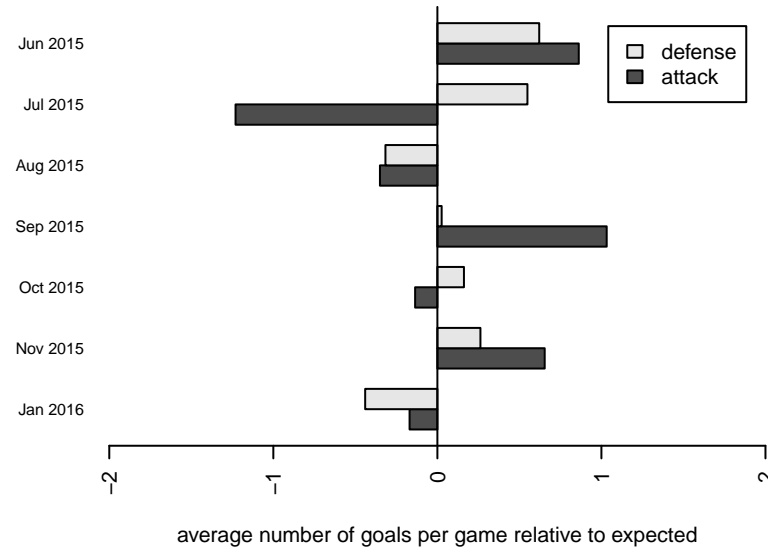

Performance relative to 13 month average