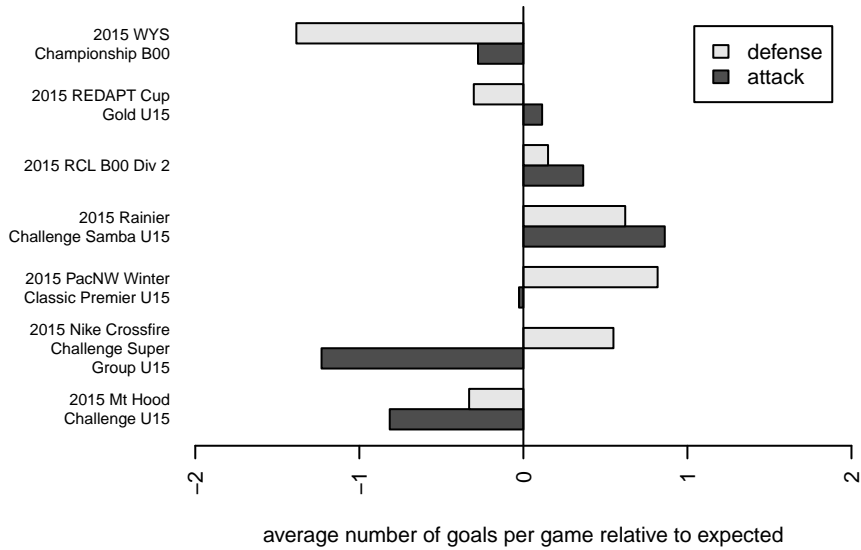

**attack and defense variance (black dot)  
relative to other teams  
and top 10 in region**

**attack and defense rating  
relative to others at age  
and all opponents in last 13 months**

**Performance relative to 13 month average**