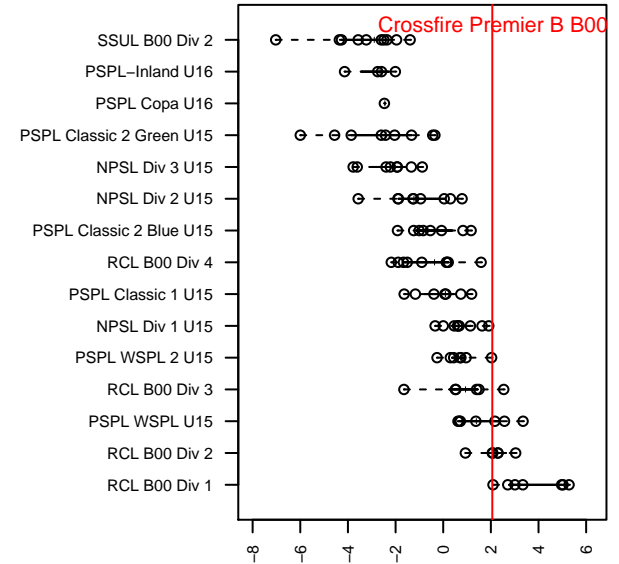

## Crossfire Premier B B00

Crossfire Premier SC  
 Redmond, WA  
 B00 total strength=1456  
 attack=13.36 defense=7.05  
 fall league = RCL B00 Div 2  
 notes= Legg 2012; Storkson 2013;  
 Lawrence 2014-5

alt names used:  
 Crossfire Premier B00 Lawrence  
 CROSSFIRE PREMIER B00 – B (WA)  
 Crossfire 00B  
 Crossfire U15B–Lawrence  
 Crossfire Premier B00 B  
 CROSSFIRE PREMIER B00 – B (WA)  
 Crossfire Premier B00 B

**attack and defense variance (black dot)  
relative to other teams  
and top 10 in region**

**attack and defense rating  
relative to others at age  
and all opponents in last 13 months**

**Performance relative to 13 month average**